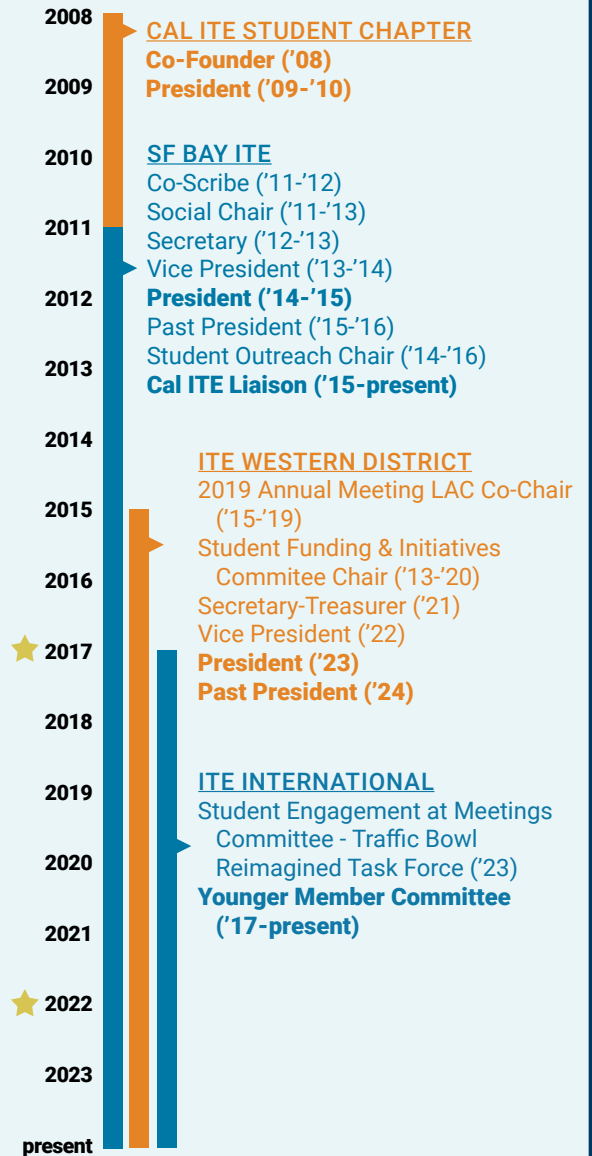

ITE INVOLVEMENT

★ Honors & Awards

- ITE International Young Leaders to Follow – 2022
- ITE International Rising Star Program Award – 2017
- ITE Western District Young Professional Achievement Award – 2017
- SF Bay ITE Professional of the Year – 2017